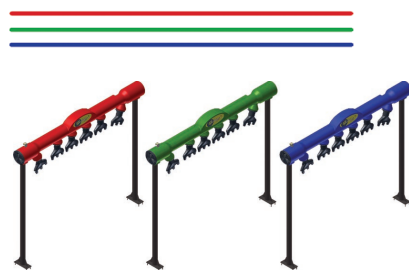

COLOR OPTIONS

Choose from three manifold colors with matching LED lights

Belanger

31840 Enterprise Drive, Bldg 5
Livonia, MI 48150 USA
belangerinc.com | 248-349-7010

BELANGER
Inspired By You. Built By Belanger.

(248) 349-7010 | belangerinc.com

OPW
VEHICLE WASH SOLUTIONS
a company