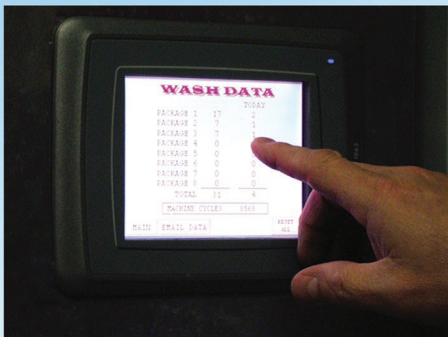

Large touch screen allows flexible programming, and the ability to toggle between 8 wash packages

FreeStyler

The Easy Choice For Customers

It's no secret – to attract business, an in-bay car wash must feel *inviting*. That's why the FreeStyler® soft-touch automatic is designed from "the top down" to offer an open, airy and pleasant wash experience we call ClearBay®.