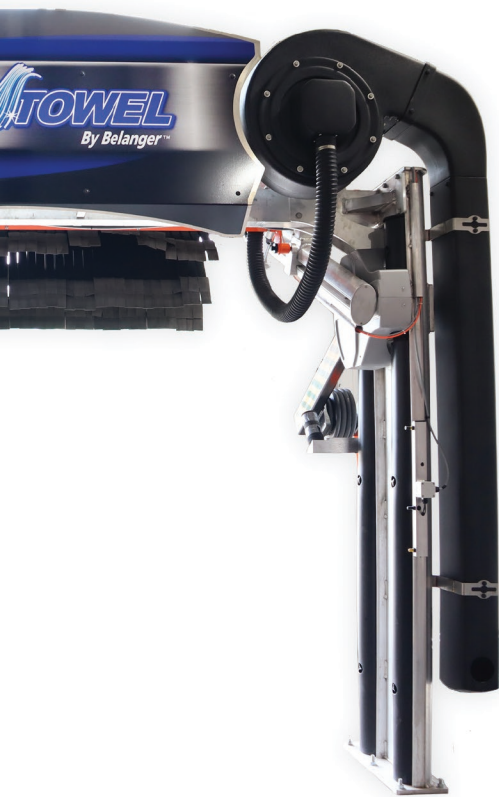

Consistently removes moisture from DryMitts media after each vehicle, ensuring exceptional vehicle drying results for every car from the first to the last. The integrated rollers transition & align the DryMitts to ensure the water is extracted and carried away from the drying process. (Patent Pending)

81" PIVOT POINT

Is the lowest in the industry, to reach the backs of vehicles better – essentially chasing the rears of vehicles down – for better drying results.

SIMPLE CONFIGURATION CHANGES

With both web and Bluetooth connective interfaces, operators can easily monitor equipment's torque loads, faults and more, then quickly make adjustments to keep the AutoTowel operating within preferred performance parameters.

Completing the Vehicle Wash Experience.

Operators have long fought the constant challenge of wet cars exiting the tunnel for years, while also searching for that missing revenue-generating addition for top-level wash packages. Now, both problems are solved. From the leader in vehicle wash systems comes the AutoTowel by Belanger™. The next-generation friction drying technology keeps the microfiber DryMitt media from becoming oversaturated throughout the day. With the patent-pending vacuum system to extract and move the water away from the innovative slow-spin DryMitt drying media and the Smart Self-Cleaning Technology, the AutoTowel dries 100% of your customers' cars at line speeds up to 140 CPH. This means the last car of the day is as dry as the first.

INTELLIGENT SAFETY & OPERATION

The intelligent AutoTowel adjusts, in real-time for vehicle height and shape, torque load and wheel penetration. This intelligence sensing technology ensures both safe and optimal drying performance customized for each vehicle.