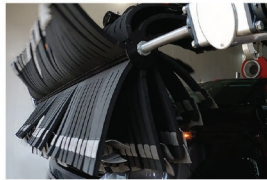

81" PIVOT POINT

Is the lowest in the industry, to reach the backs of vehicles better – essentially chasing the rears of vehicles down – for better drying results.